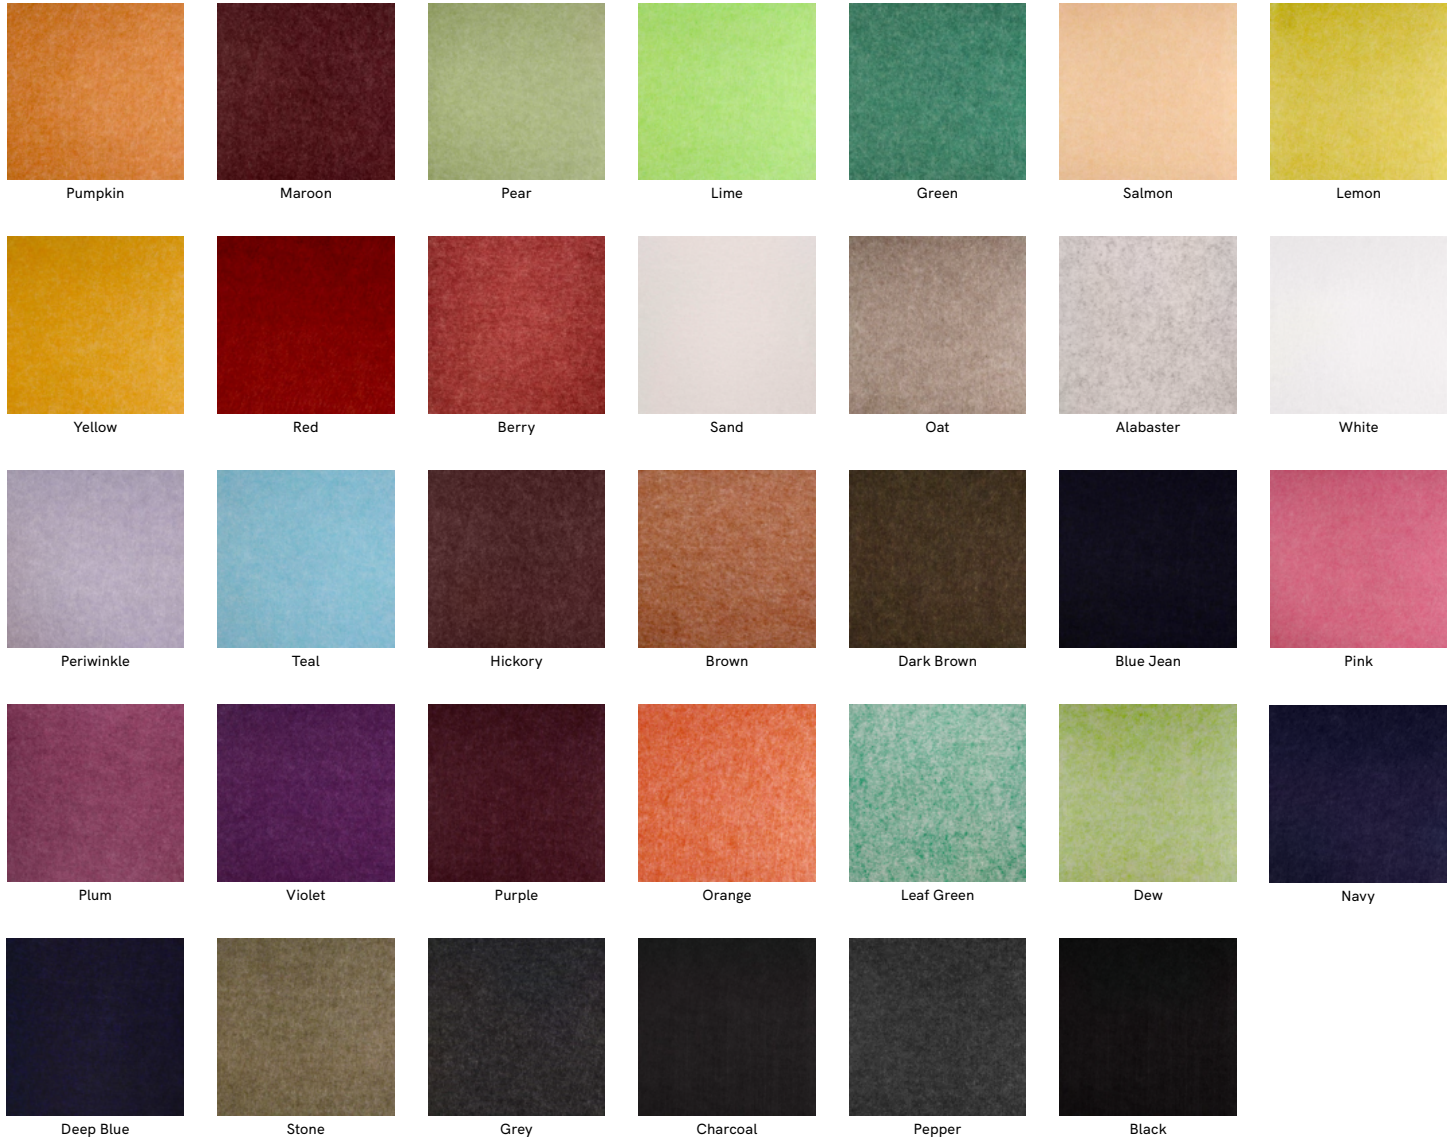

COLOR SELECTION

34 Quick Ship Colors

Woodgrain Options

SILENTIA DIMENSIONAL QUIET WALL DESIGNS

Quiet Walls are available in a variety of grooved and perforated options. Bring us your custom design and let us bring it to life.