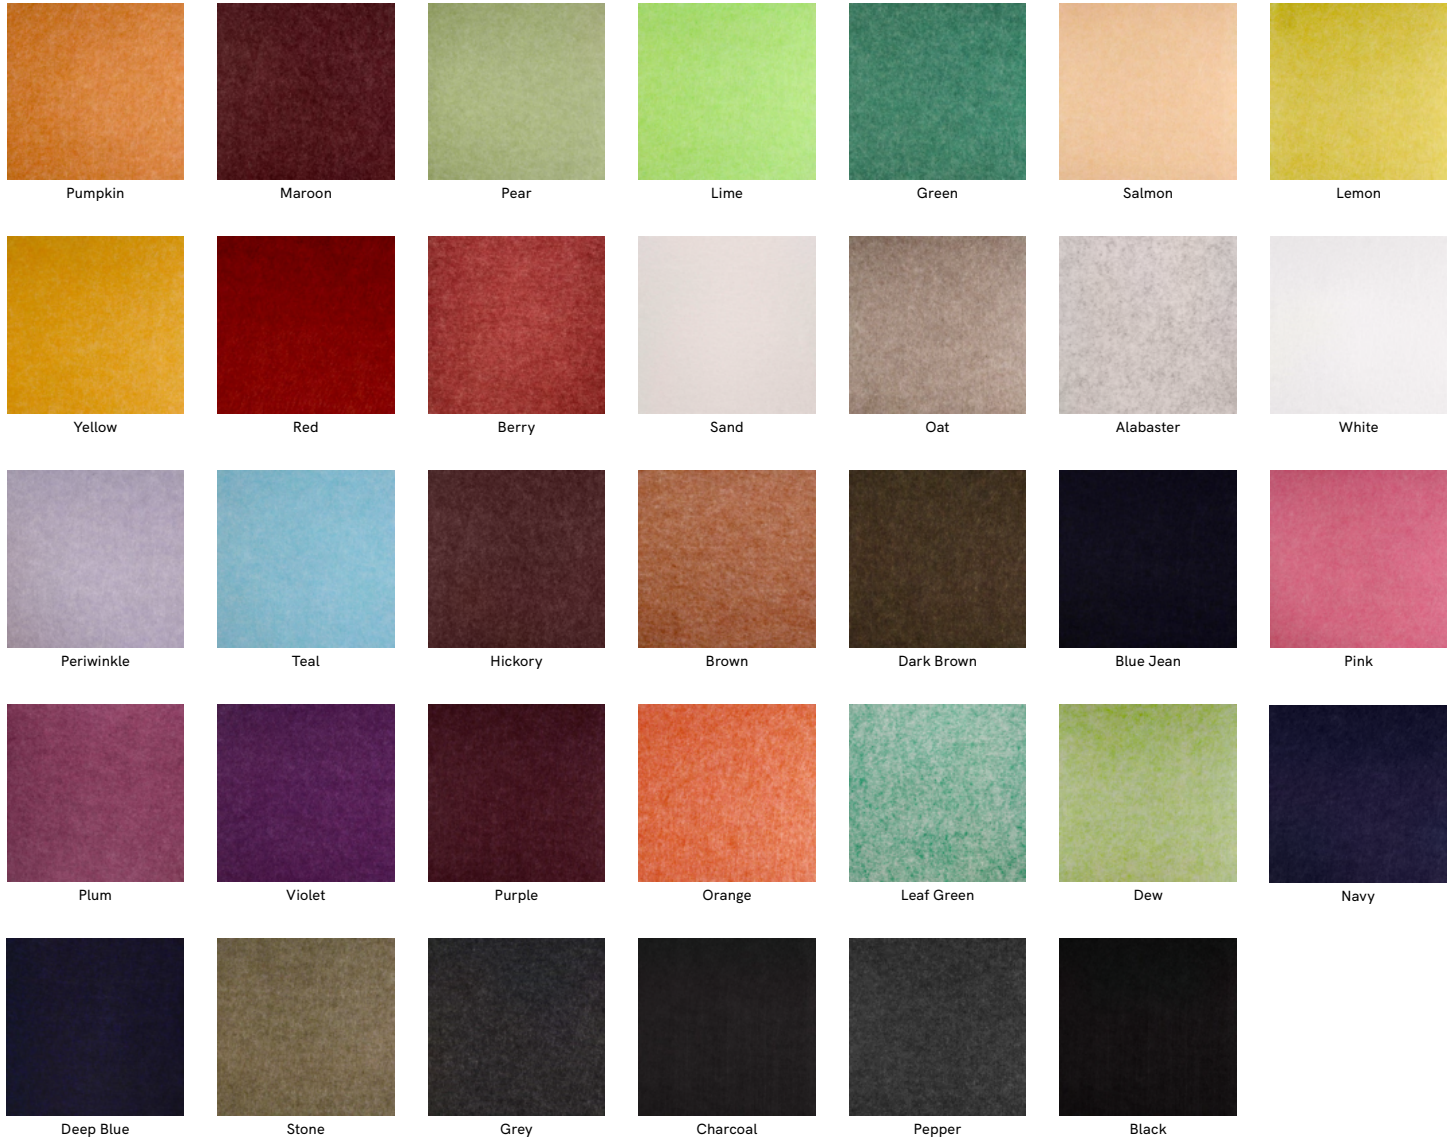

LEED® is a registered trademark of the U.S. Green Building Council

FEATURES

- Create soft, warm and tranquil spaces
- 3/8" width delivers a clean linear look
- 34 'Quick Ship' colors to choose from
- 3D shapes up to 5" depth offer a dimensional look and superior acoustics
- Custom sizes & shapes - At Maxxit custom is what we do best. We will make any shape or size you can design
- Standard sizes - in addition to custom we also have standard products available made to order in 1/4" increments
 - ▶ Lengths - up to 8'
 - ▶ Depths - up to 6"
 - ▶ Width - 48"
- Lightweight, pre-assembled & easy to install
- Versatile attachment options
- Cleanable using CDC recommended and EPA-approved disinfectants for fog, spray & wipe

COLOR SELECTION

34 Quick Ship Colors

Woodgrain Options

SILENTIA DIMENSIONAL DESIGNS

CLOUDS ▾

TRADITIONAL ▾

CONTOUR ▾

WALL ART ▲