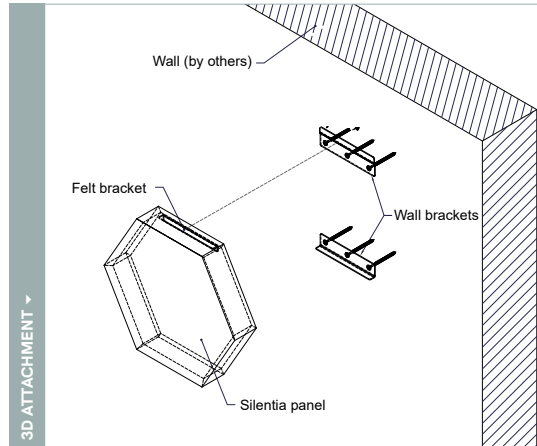

Silentia Dimensional Wall Art offers a broad range of design options from 3D geometric shapes to custom mosaics with your own unique design.

PHYSICAL DATA

- Material - (PET) polyester felt
- Felt thickness - 9MM, 3/8" nominal (other thicknesses available upon request)
- Fire Performance - ASTM E84, Class A. CAN/ULC - S102.2
- NRC = 0.85 (Type 400E suspension), 0.35 (Type A mounting)
- Weight - .39 lbs./sq.ft.
- Warranty - One Year Limited
- Variation - With all felt products color and texture may vary from order to order; adequate attic stock should be ordered.
- Seismic areas - Silentia has been engineered for use in all seismic areas. Check with local code officials or a licensed engineer for additional requirements.
- Applications
 - ▶ Silentia is not approved for exterior application
 - ▶ Do not install near sources of heat greater than 158° F

LEED® is a registered trademark of the U.S. Green Building Council

FEATURES

- Create soft, warm and tranquil spaces
- 3/8" width delivers a clean linear look
- 34 'Quick Ship' colors to choose from
- 3D shapes up to 5" depth offer a dimensional look and superior acoustics
- Custom sizes & shapes - At Maxxit custom is what we do best. We will make any shape or size you can design
- Standard sizes - in addition to custom we also have standard products available made to order in 1/4" increments
 - ▶ Lengths - up to 8'
 - ▶ Depths - up to 6"
 - ▶ Width - 48"
- Lightweight, pre-assembled & easy to install
- Versatile attachment options
- Cleanable using CDC recommended and EPA-approved disinfectants for fog, spray & wipe