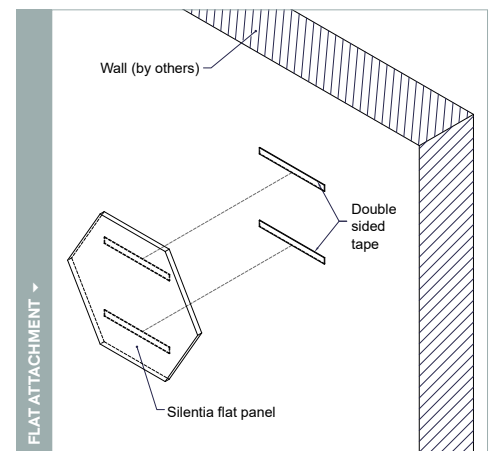

Silentia Dimensional Wall Art offers a broad range of design options from 3D geometric shapes to custom mosaics with your own unique design.

PHYSICAL DATA

- Material - (PET) polyester felt
- Felt thickness - 9MM, 3/8" nominal (other thicknesses available upon request)
- Fire Performance - ASTM E84, Class A. CAN/ULC - S102.2
- NRC = 0.85 (Type 400E suspension), 0.35 (Type A mounting)
- Weight - .39 lbs./sq.ft.
- Warranty - One Year Limited
- Variation - With all felt products color and texture may vary from order to order; adequate attic stock should be ordered.
- Seismic areas - Silentia has been engineered for use in all seismic areas. Check with local code officials or a licensed engineer for additional requirements.
- Applications
 - ▶ Silentia is not approved for exterior application
 - ▶ Do not install near sources of heat greater than 158° F

LEED® is a registered trademark of the U.S. Green Building Council

FEATURES

- Create soft, warm and tranquil spaces
- 3/8" width delivers a clean linear look
- 34 'Quick Ship' colors to choose from
- 3D shapes up to 5" depth offer a dimensional look and superior acoustics
- Custom sizes & shapes - At Maxxit custom is what we do best. We will make any shape or size you can design
- Standard sizes - in addition to custom we also have standard products available made to order in 1/4" increments
 - ▶ Lengths - up to 8'
 - ▶ Depths - up to 6"
 - ▶ Width - 48"
- Lightweight, pre-assembled & easy to install
- Versatile attachment options
- Cleanable using CDC recommended and EPA-approved disinfectants for fog, spray & wipe