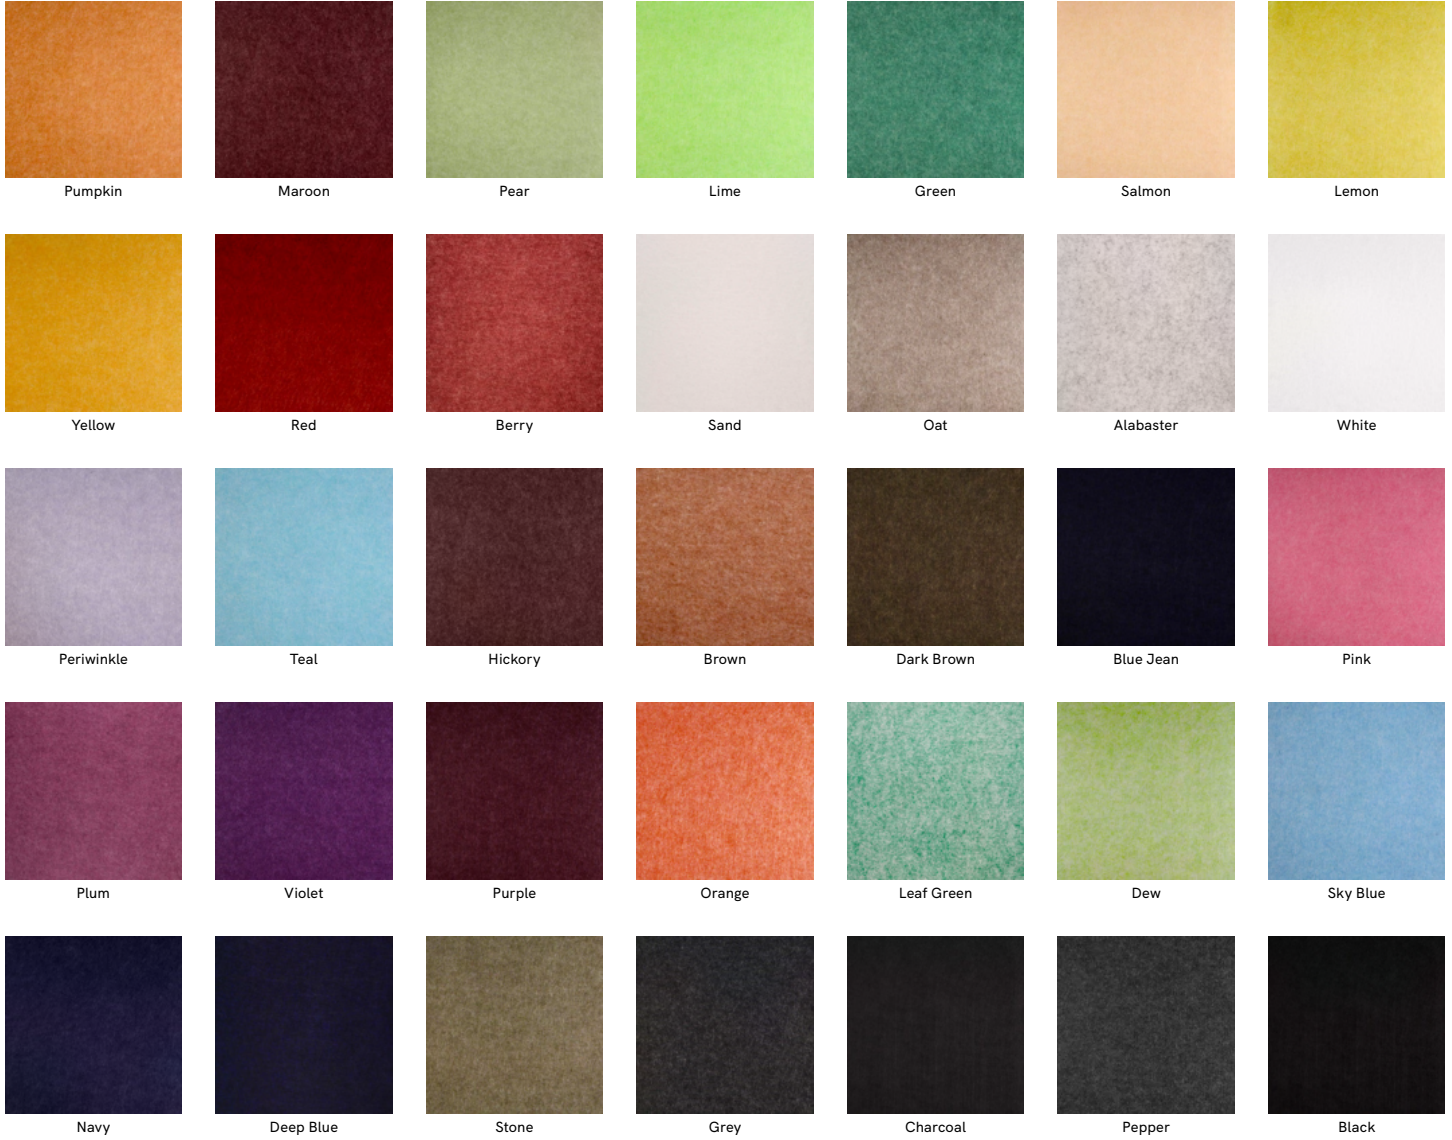

# COLOR SELECTION

## 35 Quick Ship Colors

## Woodgrain Options