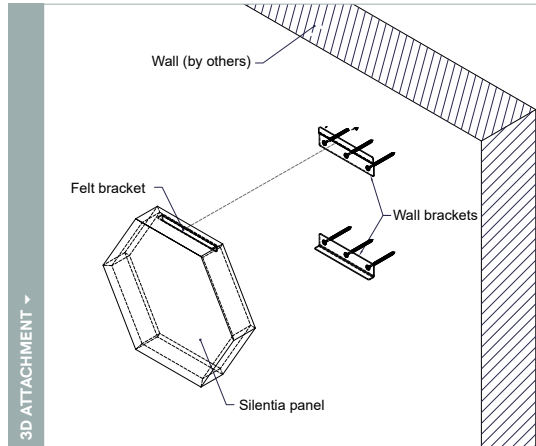

**Silentia Dimensional Wall Art** offers a broad range of design options from 3D geometric shapes to custom mosaics with your own unique design.

## PHYSICAL DATA

- Material - (PET) polyester felt
- Felt thickness - 9MM, 3/8" nominal (Additional thickness' available)
- Fire Performance - Class A per ASTM E84, FSI 25 or less, SDI 450 or less. CAN/ULC - S102, FSR 5, SDC 70
- Acoustics - NRC = 0.85 per ISO 11654
- Weight - .39 lbs./sq.ft.
- Warranty - One Year Limited
- Variation - With all felt products color and texture may vary from order to order; adequate attic stock should be ordered.
- Seismic areas - Silentia has been engineered for use in all seismic areas. Check with local code officials or a licensed engineer for additional requirements.
- Applications
  - ▶ Silentia is not approved for exterior application
  - ▶ Do not install near sources of heat greater than 158° F

## FEATURES

- Create soft, warm and tranquil spaces
- 3/8" width delivers a clean linear look
- 35 'Quick Ship' colors to choose from
- 3D shapes up to 5" depth offer a dimensional look and superior acoustics
- Custom sizes & shapes - At Maxxit custom is what we do best. We will make any shape or size you can design
- Standard sizes - in addition to custom we also have standard products available made to order in 1/4" increments
  - ▶ Lengths - up to 8'
  - ▶ Depths - up to 6"
  - ▶ Width - 48"
- Lightweight, pre-assembled & easy to install
- Versatile attachment options
- Cleanable using CDC recommended and EPA-approved disinfectants for fog, spray & wipe