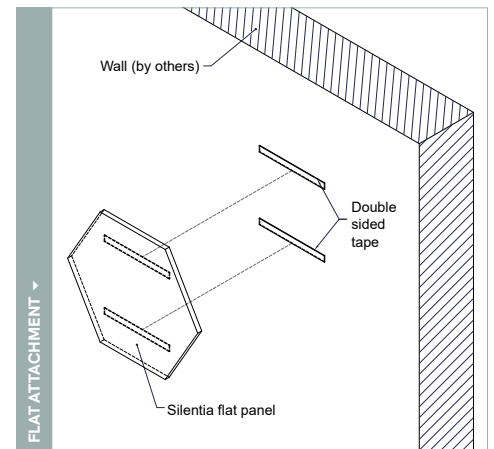

**Silentia Dimensional Wall Art** offers a broad range of design options from 3D geometric shapes to custom mosaics with your own unique design.

## PHYSICAL DATA

- Material - (PET) polyester felt
- Felt thickness - 9MM, 3/8" nominal (Additional thickness' available)
- Fire Performance - Class A per ASTM E84, FSI 25 or less, SDI 450 or less. CAN/ULC - S102, FSR 5, SDC 70
- Acoustics - NRC = 0.85 per ISO 11654
- Weight - .39 lbs./sq.ft.
- Warranty - One Year Limited
- Variation - With all felt products color and texture may vary from order to order; adequate attic stock should be ordered.
- Seismic areas - Silentia has been engineered for use in all seismic areas. Check with local code officials or a licensed engineer for additional requirements.
- Applications
  - ▶ Silentia is not approved for exterior application
  - ▶ Do not install near sources of heat greater than 158° F

## FEATURES

- Create soft, warm and tranquil spaces
- 3/8" width delivers a clean linear look
- 35 'Quick Ship' colors to choose from
- 3D shapes up to 5" depth offer a dimensional look and superior acoustics
- Custom sizes & shapes - At Maxxit custom is what we do best. We will make any shape or size you can design
- Standard sizes - in addition to custom we also have standard products available made to order in 1/4" increments
  - ▶ Lengths - up to 8'
  - ▶ Depths - up to 6"
  - ▶ Width - 48"
- Lightweight, pre-assembled & easy to install
- Versatile attachment options
- Cleanable using CDC recommended and EPA-approved disinfectants for fog, spray & wipe