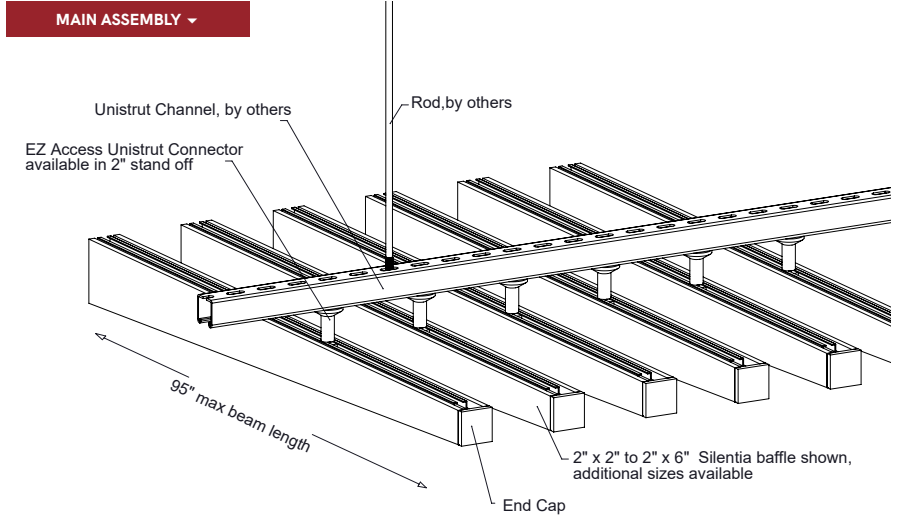

Silentia Profile Angle offers subtle movement and clean linear aesthetics, delivering distinctive design in small and mid size spaces.

PHYSICAL DATA

- Material - (PET) polyester felt in a fabricated profile with an aluminum channel
- Felt thickness - 9MM, 3/8" nominal
- Fire Performance - Class A per ASTM E84, FSI 25 or less, SDI 450 or less. CAN/ULC - S102, FSR 5, SDC 70
- Weight - .69 - 1.17 lbs./ln.ft.
- Warranty - One Year Limited
- Variation - With all felt products color and texture may vary from order to order; adequate attic stock should be ordered.
- Seismic areas - Silentia has been engineered for use in all seismic areas. Check with local code officials or a licensed engineer for additional requirements.
- Acoustics - NRC = 0.85 per ISO 11654
- Applications
 - ▶ Silentia is not approved for exterior application
 - ▶ Do not install near sources of heat greater than 158° F

LEED® is a registered trademark of the U.S. Green Building Council

FEATURES

- Create soft, warm and tranquil spaces
- Bold impact profile design
- 35 'Quick Ship' colors to choose from
- Custom sizes & shapes - At Maxxit custom is what we do best. We will make any shape or size you can design
- Standard sizes - in addition to custom we also have standard products available made to order in 1/4" increments
 - ▶ Lengths - up to 8'
 - ▶ Depths - up to 12"
 - ▶ Width - 1.5", 2" (Minimum width = 1.5")
- Lightweight, pre-assembled & easy to install
- Versatile attachment options for Unistrut®, 15/16" HD Grid and Cable hung applications
- Easy plenum access - attachment hardware allows baffles to slide for easy plenum access and adjustment during installation
- Cleanable using CDC recommended and EPA-approved disinfectants for fog, spray & wipe
- Available in a virtually unlimited variety of baffle and beam designs