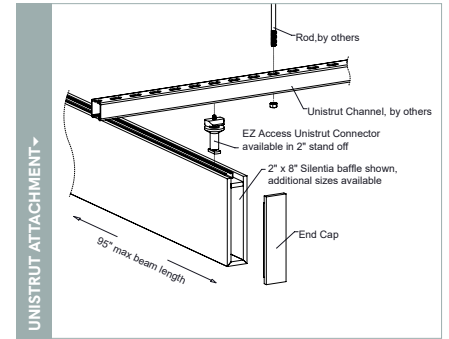

Silentia Profile Angle offers subtle movement and clean linear aesthetics, delivering distinctive design in small and mid size spaces.

PHYSICAL DATA

- Material - (PET) polyester felt in a fabricated profile with an aluminum channel
- Felt thickness - 9MM, 3/8" nominal
- Fire Performance - Class A per ASTM E84, FSI 25 or less, SDI 450 or less. CAN/ULC - S102, FSR 5, SDC 70
- Weight - .69 - 1.17 lbs./ln.ft.
- Warranty - One Year Limited
- Variation - With all felt products color and texture may vary from order to order; adequate attic stock should be ordered.
- Seismic areas - Silentia has been engineered for use in all seismic areas. Check with local code officials or a licensed engineer for additional requirements.
- Acoustics - NRC = 0.85 per ISO 11654
- Applications
 - ▶ Silentia is not approved for exterior application
 - ▶ Do not install near sources of heat greater than 158° F

LEED® is a registered trademark of the U.S. Green Building Council

FEATURES

- Create soft, warm and tranquil spaces
- Bold impact profile design
- 35 'Quick Ship' colors to choose from
- Custom sizes & shapes - At Maxxit custom is what we do best. We will make any shape or size you can design
- Standard sizes - in addition to custom we also have standard products available made to order in 1/4" increments
 - ▶ Lengths - up to 8'
 - ▶ Depths - up to 12"
 - ▶ Width - 1.5", 2" (Minimum width = 1.5")
- Lightweight, pre-assembled & easy to install
- Versatile attachment options for Unistrut®, 15/16" HD Grid and Cable hung applications
- Easy plenum access - attachment hardware allows baffles to slide for easy plenum access and adjustment during installation
- Cleanable using CDC recommended and EPA-approved disinfectants for fog, spray & wipe
- Available in a virtually unlimited variety of baffle and beam designs