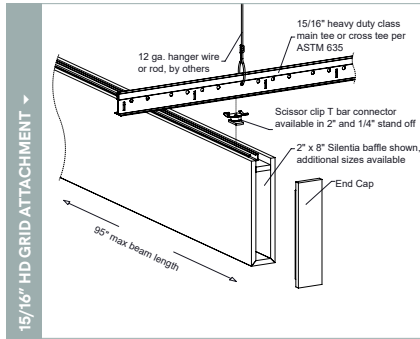

Silentia Profile Angle offers subtle movement and clean linear aesthetics, delivering distinctive design in small and mid size spaces.

PHYSICAL DATA

- Material - (PET) polyester felt in a fabricated profile with an aluminum channel
- Felt thickness - 9MM, 3/8" nominal
- Fire Performance - Class A per ASTM E84, FSI 25 or less, SDI 450 or less. CAN/ULC - S102, FSR 5, SDC 70
- Weight - .69 - 1.17 lbs./ln.ft.
- Warranty - One Year Limited
- Variation - With all felt products color and texture may vary from order to order; adequate attic stock should be ordered.
- Seismic areas - Silentia has been engineered for use in all seismic areas. Check with local code officials or a licensed engineer for additional requirements.
- Acoustics - NRC = 0.85 per ISO 11654
- Applications
 - ▶ Silentia is not approved for exterior application
 - ▶ Do not install near sources of heat greater than 158° F

LEED® is a registered trademark of the U.S. Green Building Council

FEATURES

- Create soft, warm and tranquil spaces
- Bold impact profile design
- 35 'Quick Ship' colors to choose from
- Custom sizes & shapes - At Maxxit custom is what we do best. We will make any shape or size you can design
- Standard sizes - in addition to custom we also have standard products available made to order in 1/4" increments
 - ▶ Lengths - up to 8'
 - ▶ Depths - up to 12"
 - ▶ Width - 1.5", 2" (Minimum width = 1.5")
- Lightweight, pre-assembled & easy to install
- Versatile attachment options for Unistrut®, 15/16" HD Grid and Cable hung applications
- Easy plenum access - attachment hardware allows baffles to slide for easy plenum access and adjustment during installation
- Cleanable using CDC recommended and EPA-approved disinfectants for fog, spray & wipe
- Available in a virtually unlimited variety of baffle and beam designs