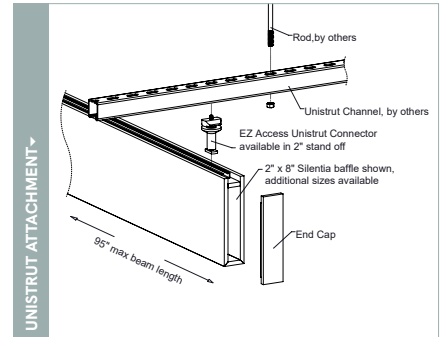

Silentia Profile Elevations delivers bold texture and directional flow in a design that can be scaled for small, medium and large spaces.

PHYSICAL DATA

- Material - (PET) polyester felt in a fabricated profile with an aluminum channel
- Felt thickness - 9MM, 3/8" nominal
- Fire Performance - ASTM E84, Class A. CAN/ULC - S102.2
- Weight - .69 - 1.17 lbs./ln.ft.
- Warranty - One Year Limited
- Variation - With all felt products color and texture may vary from order to order; adequate attic stock should be ordered.
- Seismic areas - Silentia has been engineered for use in all seismic areas. Check with local code officials or a licensed engineer for additional requirements.
- Acoustics - NRC = 0.85 per ISO 11654
- Applications
 - ▶ Silentia is not approved for exterior application
 - ▶ Do not install near sources of heat greater than 158° F

LEED® is a registered trademark of the U.S. Green Building Council

FEATURES

- Create soft, warm and tranquil spaces
- Bold impact profile design
- 34 'Quick Ship' colors to choose from
- Custom sizes & shapes - At Maxxit custom is what we do best. We will make any shape or size you can design
- Standard sizes - in addition to custom we also have standard products available made to order in 1/4" increments
 - ▶ Lengths - up to 8'
 - ▶ Depths - up to 12"
 - ▶ Width - 1.5", 2" (Minimum width = 1.5")
- Lightweight, pre-assembled & easy to install
- Versatile attachment options for Unistrut®, 15/16" HD Grid and Cable hung applications
- Easy plenum access - attachment hardware allows baffles to slide for easy plenum access and adjustment during installation
- Cleanable using CDC recommended and EPA-approved disinfectants for fog, spray & wipe
- Available in a virtually unlimited variety of baffle and beam designs