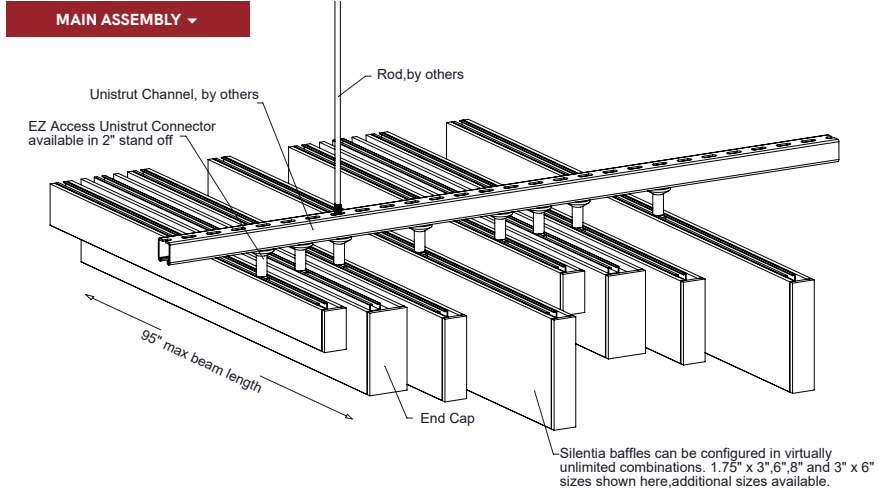

Silentia Profile Elevations delivers bold texture and directional flow in a design that can be scaled for small, medium and large spaces.

PHYSICAL DATA

- Material - (PET) polyester felt in a fabricated profile with an aluminum channel
- Felt thickness - 9MM, 3/8" nominal
- Fire Performance - ASTM E84, Class A. CAN/ULC - S102.2
- Weight - .69 - 1.17 lbs./ln.ft.
- Warranty - One Year Limited
- Variation - With all felt products color and texture may vary from order to order; adequate attic stock should be ordered.
- Seismic areas - Silentia has been engineered for use in all seismic areas. Check with local code officials or a licensed engineer for additional requirements.
- Acoustics - NRC = 0.85 per ISO 11654
- Applications
 - ▶ Silentia is not approved for exterior application
 - ▶ Do not install near sources of heat greater than 158° F

LEED® is a registered trademark of the U.S. Green Building Council

FEATURES

- Create soft, warm and tranquil spaces
- Bold impact profile design
- 34 'Quick Ship' colors to choose from
- Custom sizes & shapes - At Maxxit custom is what we do best. We will make any shape or size you can design
- Standard sizes - in addition to custom we also have standard products available made to order in 1/4" increments
 - ▶ Lengths - up to 8'
 - ▶ Depths - up to 12"
 - ▶ Width - 1.5", 2" (Minimum width = 1.5")
- Lightweight, pre-assembled & easy to install
- Versatile attachment options for Unistrut®, 15/16" HD Grid and Cable hung applications
- Easy plenum access - attachment hardware allows baffles to slide for easy plenum access and adjustment during installation
- Cleanable using CDC recommended and EPA-approved disinfectants for fog, spray & wipe
- Available in a virtually unlimited variety of baffle and beam designs