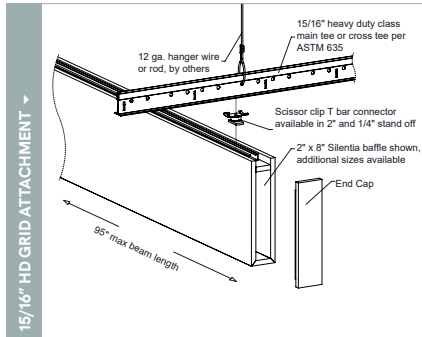

Silentia Profile Elevations delivers bold texture and directional flow in a design that can be scaled for small, medium and large spaces.

PHYSICAL DATA

- Material - (PET) polyester felt in a fabricated profile with an aluminum channel
- Felt thickness - 9MM, 3/8" nominal
- Fire Performance - ASTM E84, Class A. CAN/ULC - S102.2
- Weight - .69 - 1.17 lbs./ln.ft.
- Warranty - One Year Limited
- Variation - With all felt products color and texture may vary from order to order; adequate attic stock should be ordered.
- Seismic areas - Silentia has been engineered for use in all seismic areas. Check with local code officials or a licensed engineer for additional requirements.
- Acoustics - NRC = 0.85 per ISO 11654
- Applications
 - ▶ Silentia is not approved for exterior application
 - ▶ Do not install near sources of heat greater than 158° F

LEED® is a registered trademark of the U.S. Green Building Council

FEATURES

- Create soft, warm and tranquil spaces
- Bold impact profile design
- 34 'Quick Ship' colors to choose from
- Custom sizes & shapes - At Maxxit custom is what we do best. We will make any shape or size you can design
- Standard sizes - in addition to custom we also have standard products available made to order in 1/4" increments
 - ▶ Lengths - up to 8'
 - ▶ Depths - up to 12"
 - ▶ Width - 1.5", 2" (Minimum width = 1.5")
- Lightweight, pre-assembled & easy to install
- Versatile attachment options for Unistrut®, 15/16" HD Grid and Cable hung applications
- Easy plenum access - attachment hardware allows baffles to slide for easy plenum access and adjustment during installation
- Cleanable using CDC recommended and EPA-approved disinfectants for fog, spray & wipe
- Available in a virtually unlimited variety of baffle and beam designs