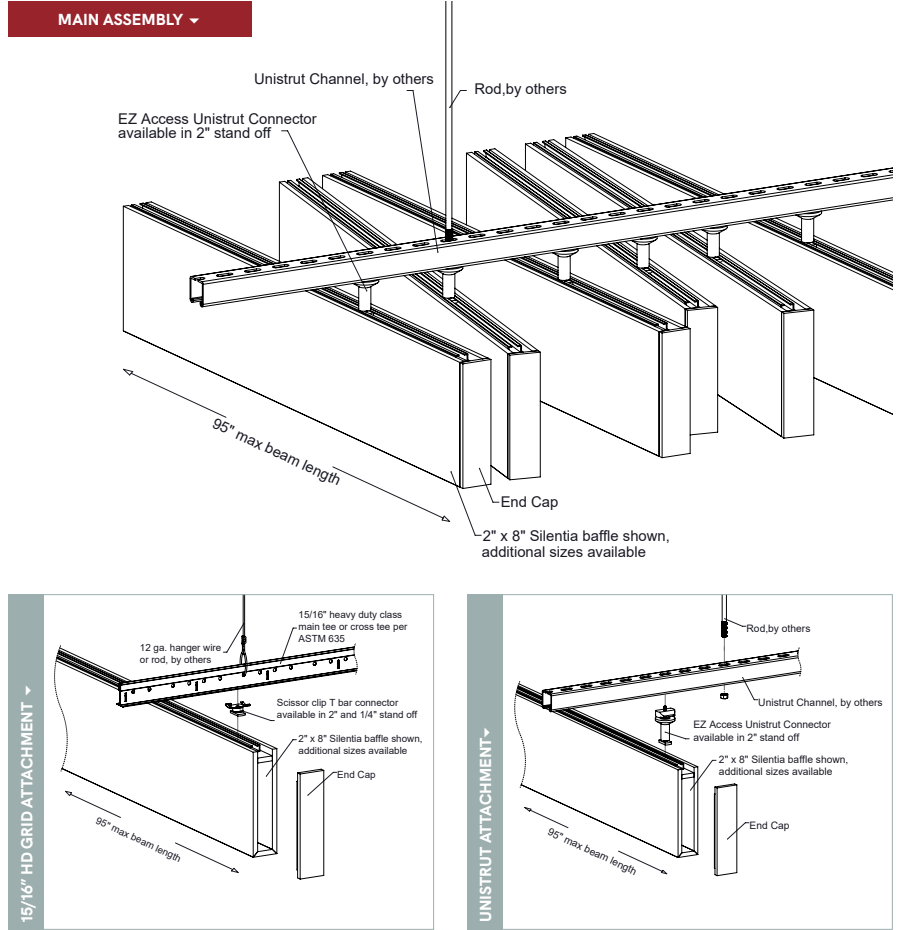

Silentia Profile Shuffle can be configured in random, branch, fanned, checkerboard and chevron designs for a dramatic look that is easy to design and install.

PHYSICAL DATA

- Material - (PET) polyester felt in a fabricated profile with an aluminum channel
- Felt thickness - 9MM, 3/8" nominal
- Fire Performance - ASTM E84, Class A. CAN/ULC - S102.2
- Weight - .69 - 1.17 lbs./ln.ft.
- Warranty - One Year Limited
- Variation - With all felt products color and texture may vary from order to order; adequate attic stock should be ordered.
- Seismic areas - Silentia has been engineered for use in all seismic areas. Check with local code officials or a licensed engineer for additional requirements.
- Acoustics - NRC = 0.85 per ISO 11654
- Applications
 - ▶ Silentia is not approved for exterior application
 - ▶ Do not install near sources of heat greater than 158° F

LEED® is a registered trademark of the U.S. Green Building Council

FEATURES

- Create soft, warm and tranquil spaces
- Bold impact profile design
- 34 'Quick Ship' colors to choose from
- Custom sizes & shapes - At Maxxit custom is what we do best. We will make any shape or size you can design
- Standard sizes - in addition to custom we also have standard products available made to order in 1/4" increments
 - ▶ Lengths - up to 8'
 - ▶ Depths - up to 12"
 - ▶ Width - 1.5", 2" (Minimum width = 1.5")
- Lightweight, pre-assembled & easy to install
- Versatile attachment options for Unistrut®, 15/16" HD Grid and Cable hung applications
- Easy plenum access - attachment hardware allows baffles to slide for easy plenum access and adjustment during installation
- Cleanable using CDC recommended and EPA-approved disinfectants for fog, spray & wipe
- Available in a virtually unlimited variety of baffle and beam designs