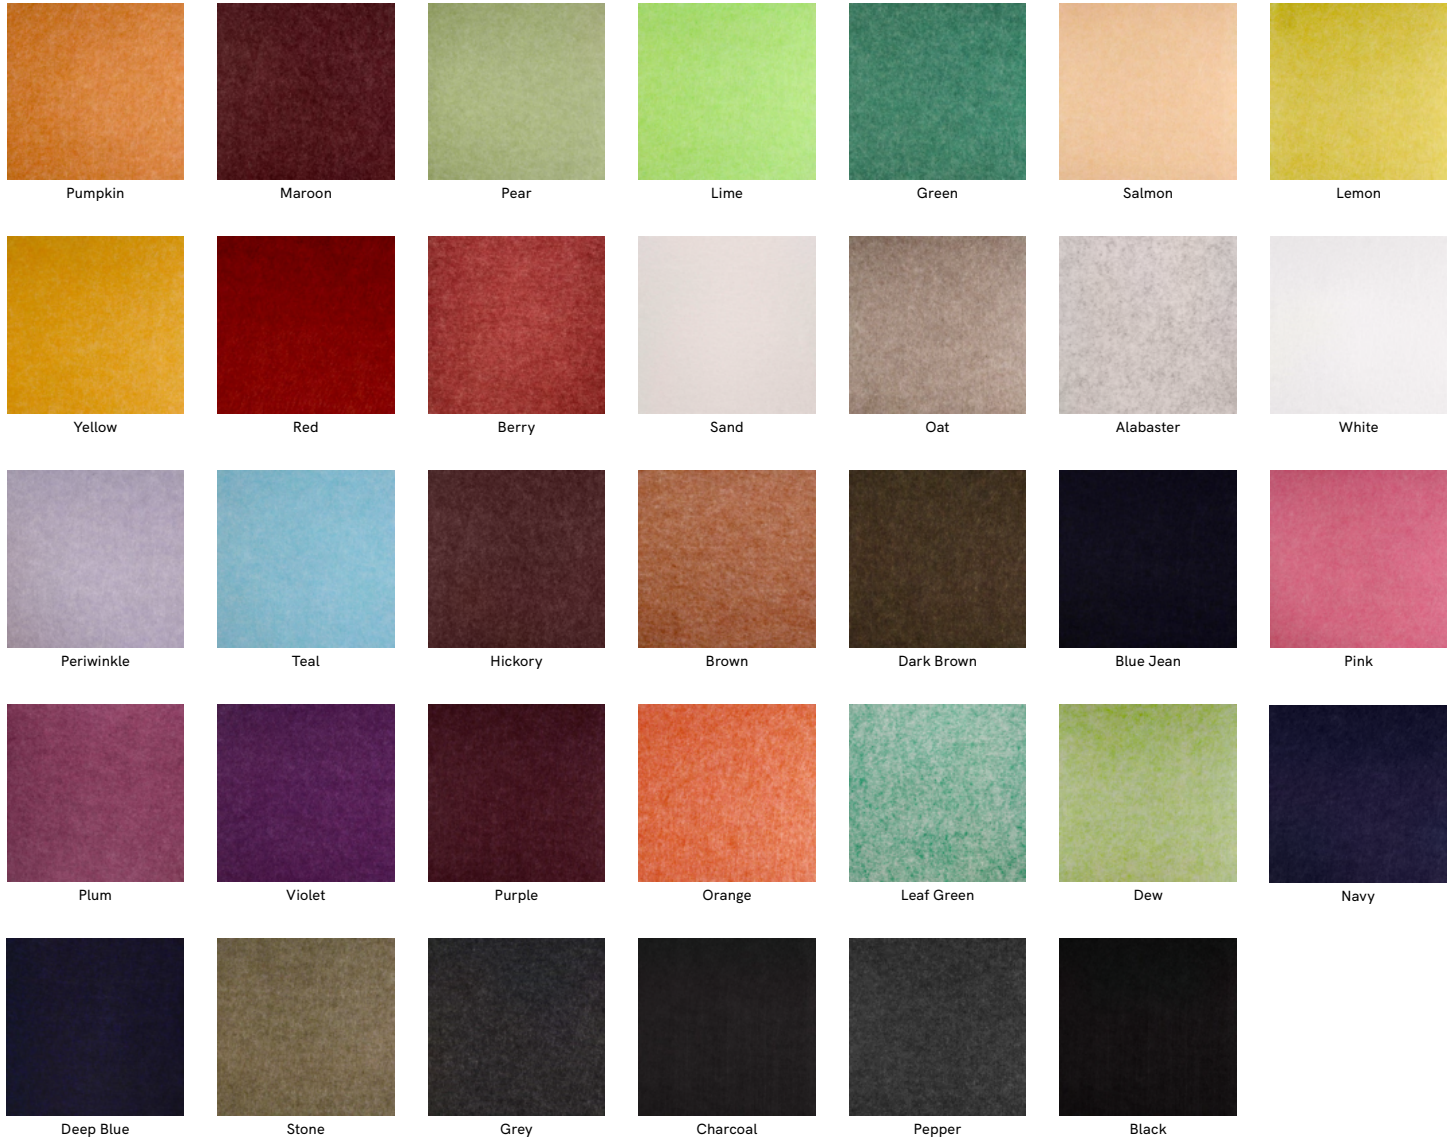

COLOR SELECTION

34 Quick Ship Colors

Woodgrain Options

SILENTIA PROFILE DESIGNS

ELEVATIONS ▾

NETWORKS ▾

TRADITIONAL ▾

ANGLE ▶